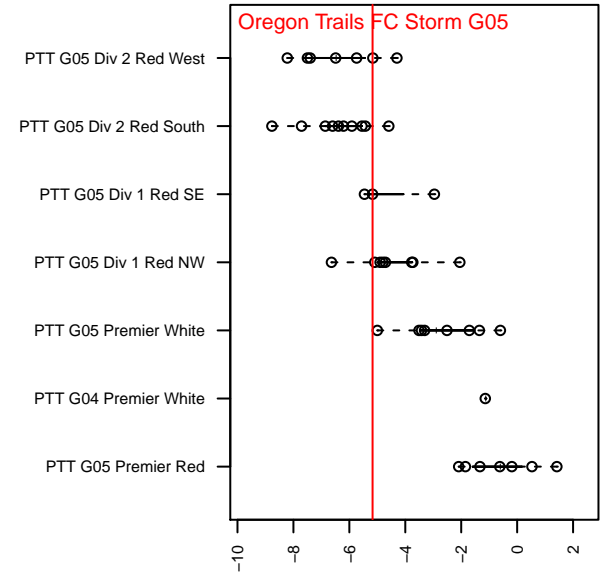

**attack and defense rating
relative to others at age
and all opponents in last 13 months**