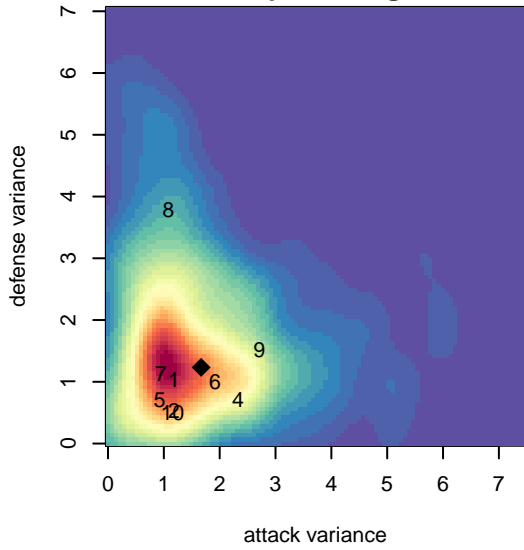

Oregon Trails FC Storm G05

, OR
 G05 total strength=763
 attack=1.04 defense=0.74
 fall league = PTT G05 Div 1 Red SE
 spr league = Spr OYS G05 Div 1 Red

alt names used:
 OREGON CITY OTFC STORM 05G (OR)
 OREGON CITY OTFC STORM 05G
 OTFC 05G Storm
 OTFC 05G Storm
 OREGON CITY OTFC 05G
 OTFC 05G Storm

Oregon Trails FC Storm G05
 Dots are actual minus expected GF (blue circles) and GA (red triangles).
 Blue line is smoothed change in attack strength. Red is smoothed change in defense strength.

**attack and defense variance (black dot)
relative to other teams
and top 10 in region**