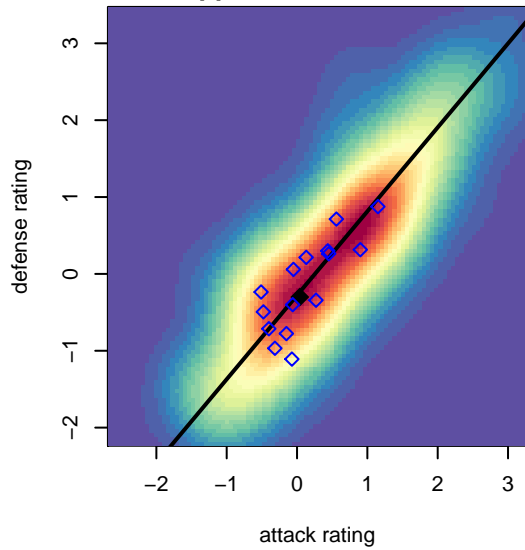

**attack and defense rating
relative to others at age
and all opponents in last 13 months**