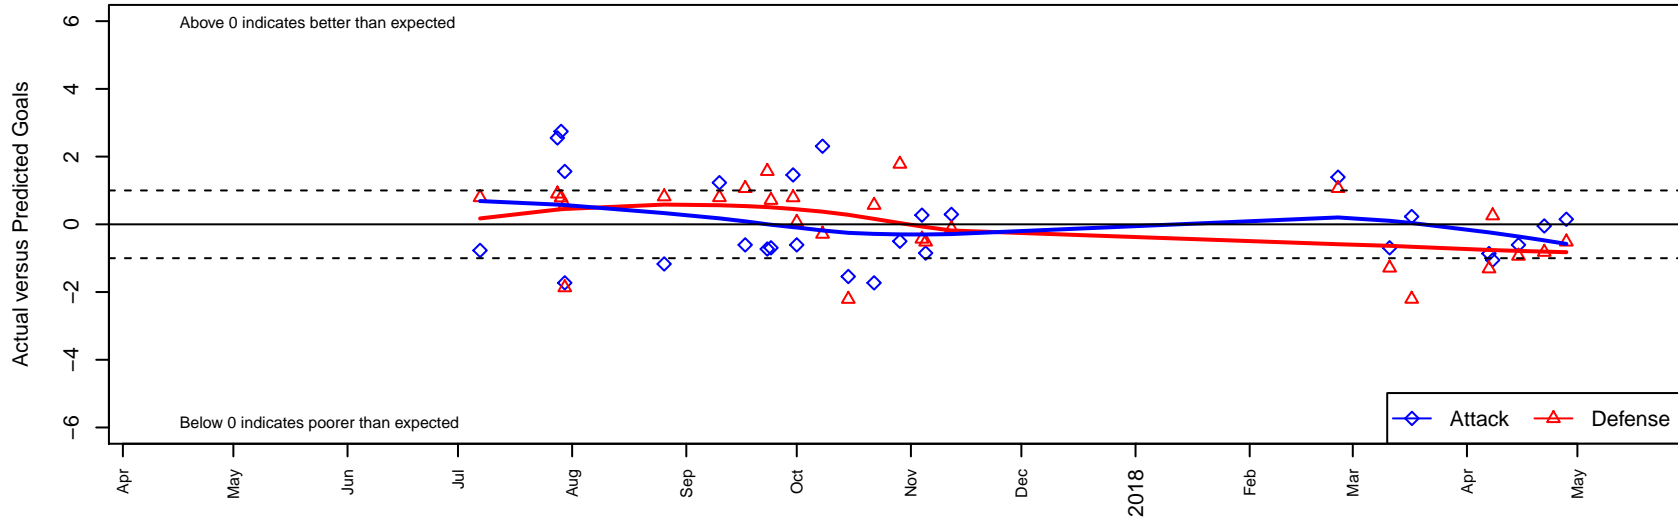

Oregon Trails FC Storm G05

, OR
 G05 total strength=763
 attack=1.04 defense=0.74
 fall league = PTT G05 Div 1 Red SE
 spr league = Spr OYS G05 Div 1 Red

alt names used:
 OREGON CITY OTFC STORM 05G (OR)
 OREGON CITY OTFC STORM 05G
 OTFC 05G Storm
 OTFC 05G Storm
 OREGON CITY OTFC 05G
 OTFC 05G Storm

Venues played:
 2017 PCU Summer Classic Red
 2017 Oswego Nike Cup Silver White U13
 2017 Summer Slam Silver
 2017 PTT G05 Division 1 Red SE
 2017 OYS PTT Presidents Cup G05
 2017 Spr OYS G05 Division 1 Red

Oregon Trails FC Storm G05
 Dots are actual minus expected GF (blue circles) and GA (red triangles).
 Blue line is smoothed change in attack strength. Red is smoothed change in defense strength.

**attack and defense variance (black dot)
relative to other teams
and top 10 in region**