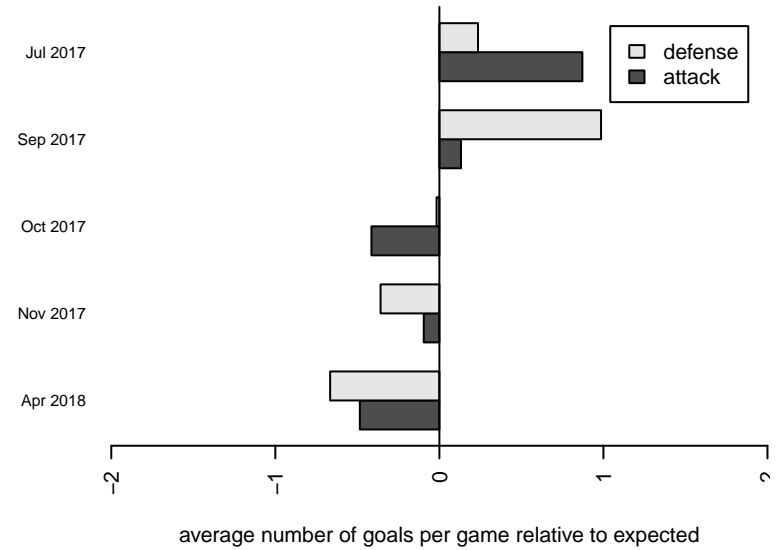

Performance relative to 13 month average